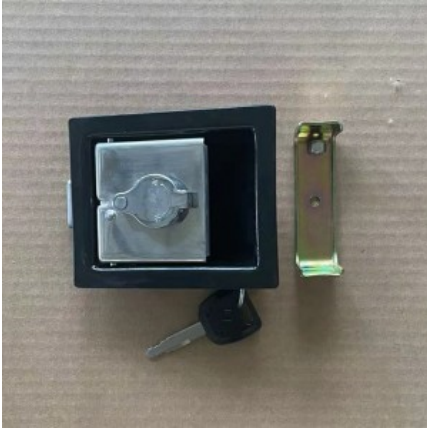

XCMG 819954001 tool box lock for XE230C

Product link : <https://www.ranglecoco.com/xcmg-819954001-tool-box-lock-for-xe230c-product/>